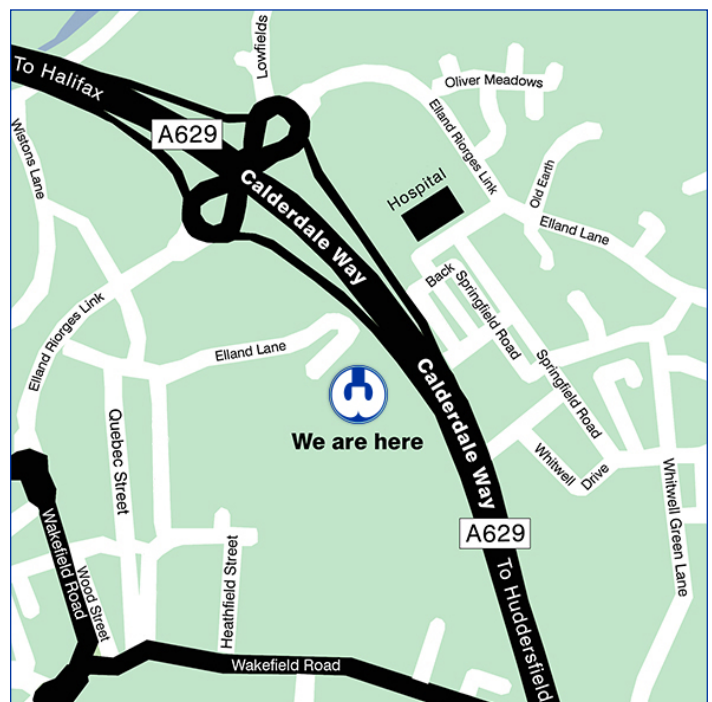

## Directions from Halifax:

Off Elland By-Pass A629  
2nd exit signposted Elland Rastrick  
At the roundabout take 4th exit signposted  
Elland/Ainleys Ind Est  
First left at traffic lights (Elland Lane)  
First left again  
Follow the road round to Grove Mills

## Directions from Motorway:

M62 to Exit 24  
Down slip road to roundabout  
2nd exit Halifax/Elland  
Down By-Pass A629  
Take first exit signposted Elland  
At the roundabout at the bottom turn left  
First left at traffic lights (Elland Lane)  
First left again  
Follow the road round to Grove Mills